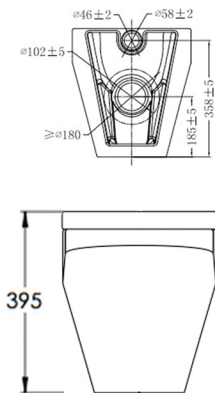

meco[®]
YOUR BATHROOM

nexus compact pedestal pan

MA018102

version 01 date 17/03/2017

FEATURES

4 star WELS rating
rear entry for concealed cistern
compact 460mm footprint
includes standard size soft close seat
ceramic white pan